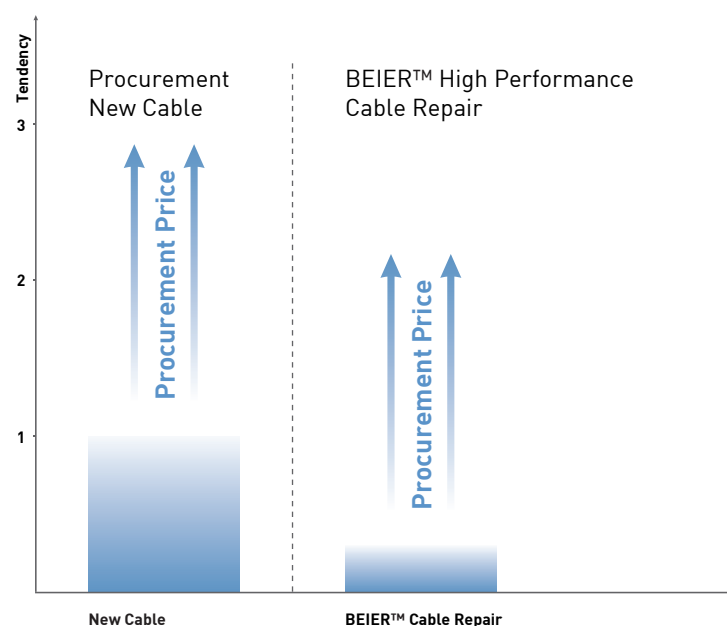

BEIER™ High Performance Cable Repair

OUR REPAIR SERVICE COMPRISES:

- Complete control including **high-voltage test**
- Complete removal of the damaged cable area
- Tool Connector Upgrade with **optimized BEIER™ housing and connector components**
- BEIER™ **Integrated Bending Protection**: robust, high flexible and ergonomic
- High-voltage final test with logging of resistance values in the mΩ-range

+/- 170° twisting capability

The BEIER™ Cable Repair for BOSCH REXROTH ECH Cables can be offered with the following connector versions:

Comparison of average price-performance ratio

✓ *reduced operating costs*

Your benefit:

With the BEIER™ Cable Repair Service you can achieve enormous cost savings within shortest time. In addition, the product life of Standard Durability Cables can be increased considerably through the utilization of our High Performance connector components and bending protection.