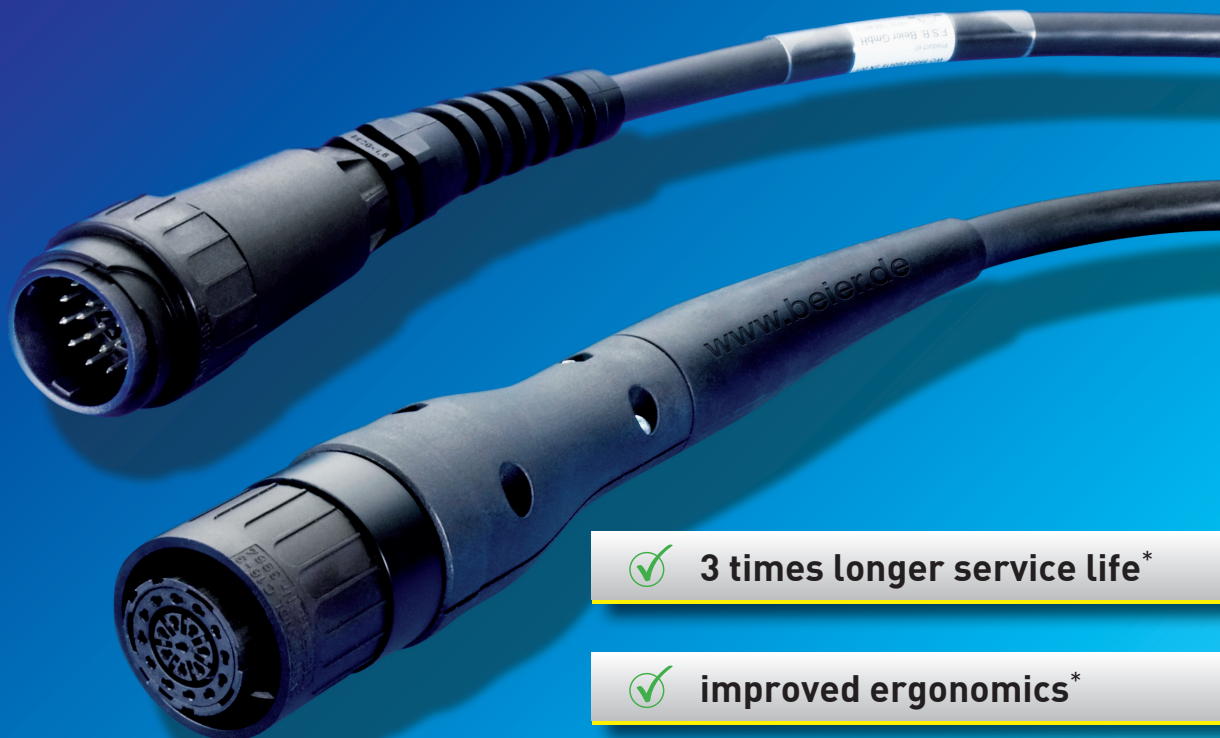

# BEIER™ High Performance Replacement Cables & Cable Repair

## BOSCH REXROTH **ECH** Series

Replacement Cables and Repair Services for BOSCH REXROTH part numbers:

**0 608 750 XXX / 0 608 PE0 85X**

✓ **3 times longer service life\***

✓ **improved ergonomics\***

✓ **considerably cheaper prices\***

\* compared to conventional DC Tool Cables

## BEIER™ High Performance Replacement Cables

 <p>BEIER™ Regular GSC-10-25364-05</p>	 <p>BEIER™ Swivel GSC-10-25363-05</p>	 <p>BEIER™ 90° Swivel GSC-10-24457-05</p>
 <p>BEIER™ 120° Swivel on request</p>	 <p>BEIER™ Swivel Technology  +/- 170° twisting capability Patent Pending</p>	 <p>BEIER™ Standard Cable · ultra robust · high flexible 13,5 mm</p> <p>BEIER™ Flexi Cable · ultra light · ultra flexible 10,5 mm</p>