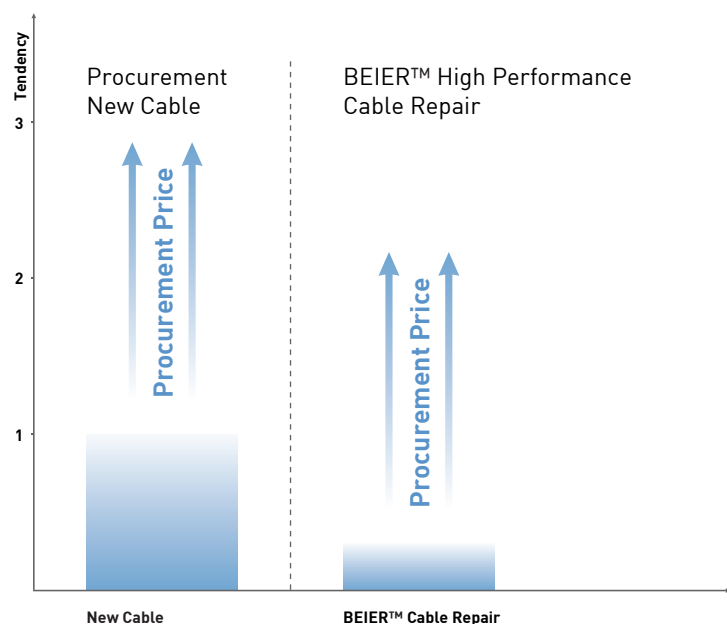

Comparison of average price-performance ratio