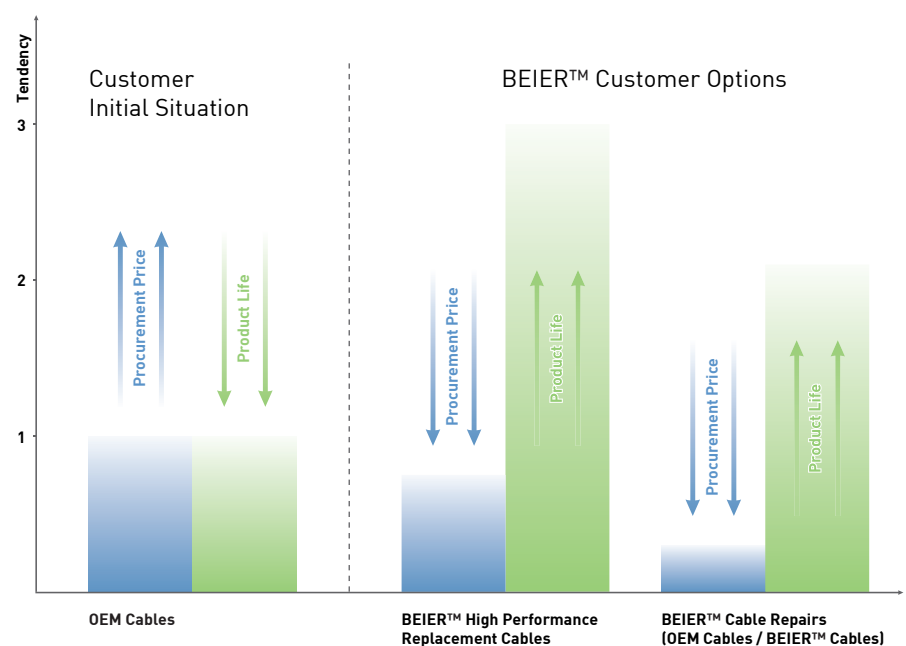

Your benefit:

With the BEIER™ Cable Repair Service you can **save more than 65% of the new procurement price** for OEM-Cables (depending on the cable type). At the same time we can **increase the product life considerably** thanks to our optimized Tool Connector and integrated bending protection.

Comparison of average price-performance ratio